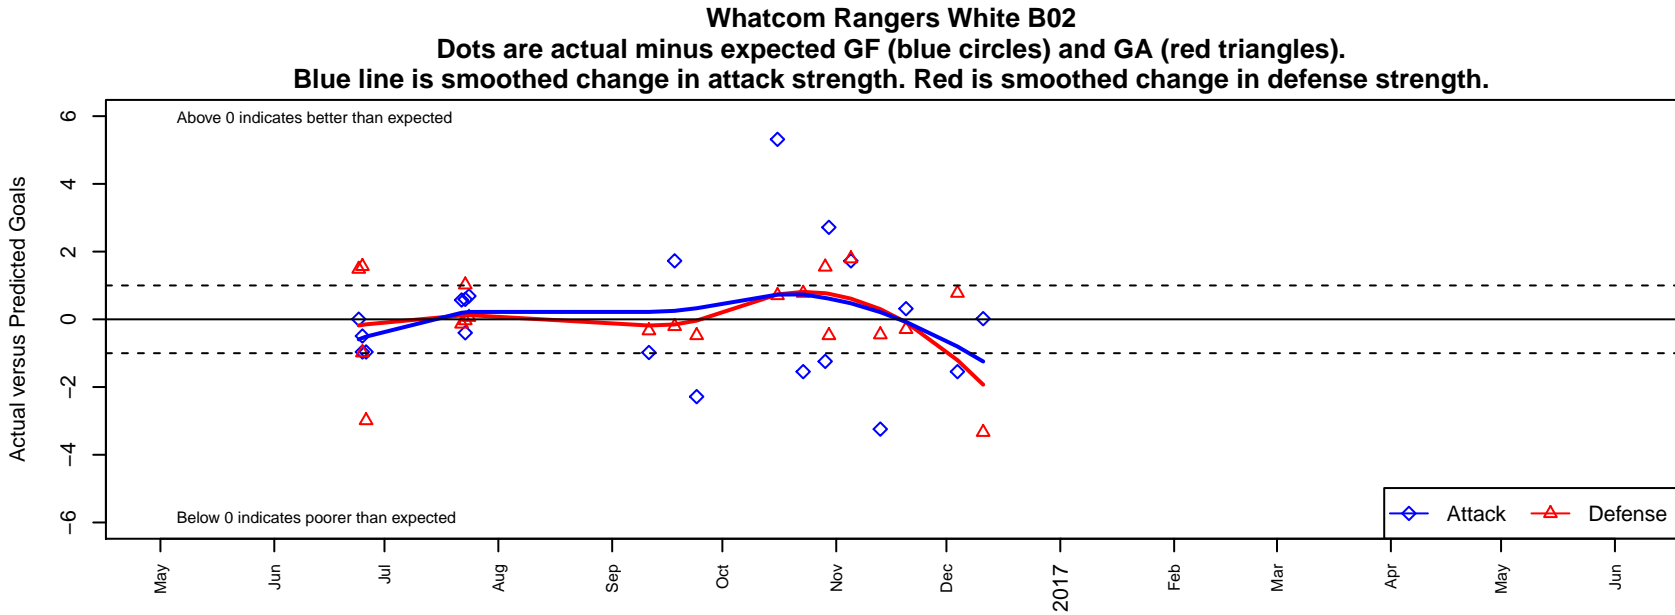

Whatcom Rangers White B02

Whatcom FC Rangers
Bellingham, WA
B02 total strength=1119
attack=4.09 defense=2.23
fall league = NPSL Div 3 (02) U15

alt names used:
45 WFC Rangers BU15/02 White
WFC Rangers B02 White
Whatcom FC Rangers B02 White

Venues played:
2016 Baker Blast U15
2016 Crossfire Select U15 Silver
2016 NPSL Division 3 (02) U15

**attack and defense variance (black dot)
relative to other teams
and top 10 in region**

**attack and defense rating
relative to others at age
and all opponents in last 13 months**