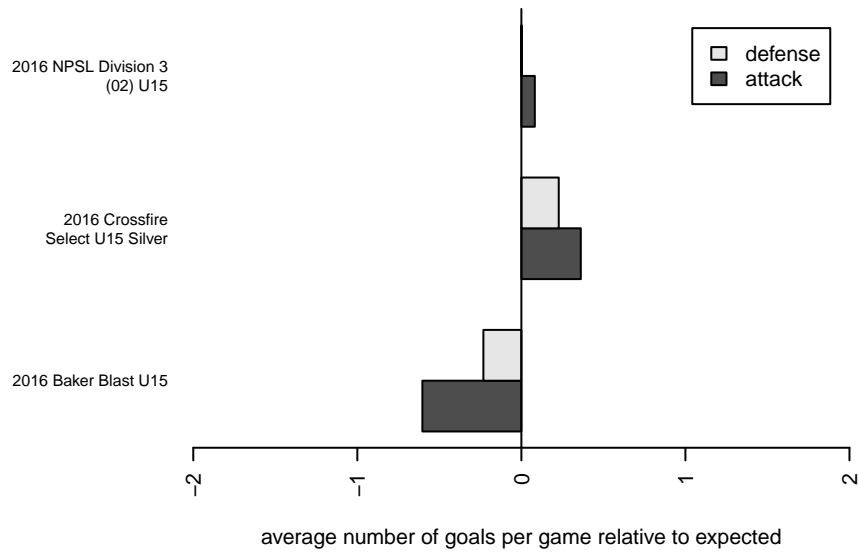

Performance relative to 13 month average