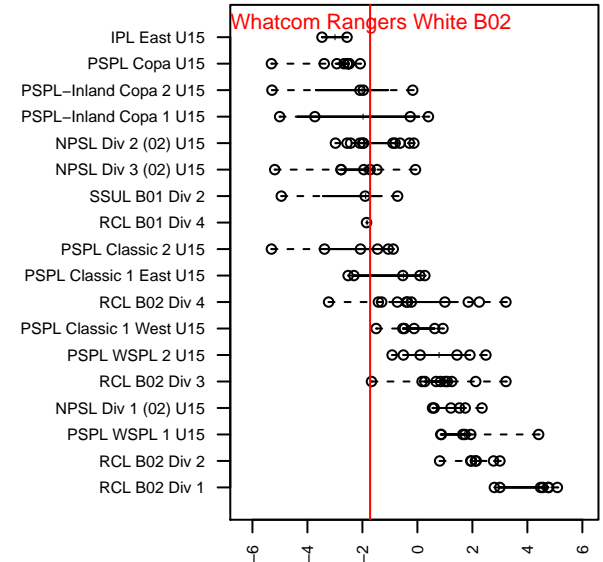

Whatcom Rangers White B02

Whatcom FC Rangers
Bellingham, WA
B02 total strength=1119
attack=4.09 defense=2.23
fall league = NPSL Div 3 (02) U15

alt names used:
45 WFC Rangers BU15/02 White
WFC Rangers B02 White
Whatcom FC Rangers B02 White

Venues played:
2016 Baker Blast U15
2016 Crossfire Select U15 Silver
2016 NPSL Division 3 (02) U15

**attack and defense variance (black dot)
relative to other teams
and top 10 in region**

**attack and defense rating
relative to others at age
and all opponents in last 13 months**